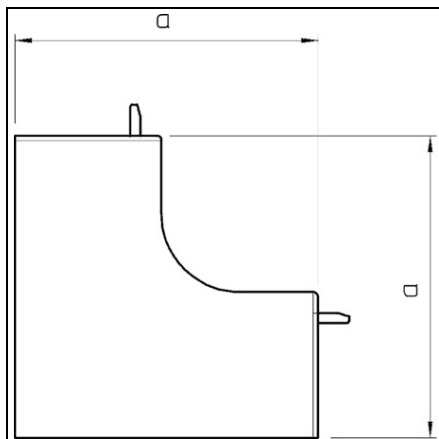

**OBO BETERMANN INTERNAL CORNER COVER | TYPE WDK
HI60060CW**

Pret: 0,00 lei (TVA inclus)

Detalii online: <https://www.materialeelectrice.ro/internal-corner-cover-type-wdk-hi60060cw-73353>