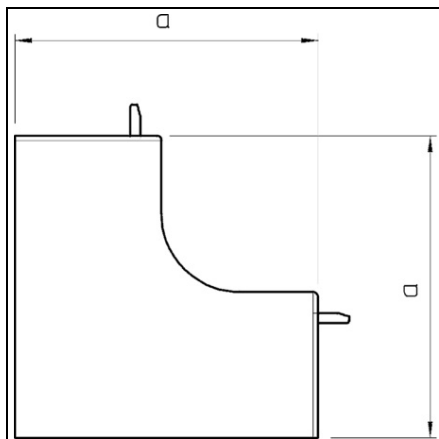

**OBO BETERMANN INTERNAL CORNER COVER | TYPE WDK  
HI40060CW**

Pret: 0,00 lei (TVA inclus)

Detalii online: <https://www.materialeelectrice.ro/internal-corner-cover-type-wdk-hi40060cw-73282>