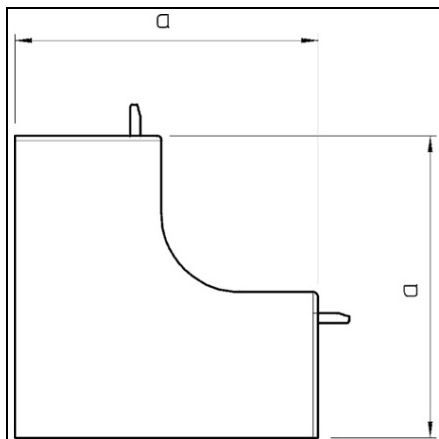

**OBO BETERMANN INTERNAL CORNER COVER | TYPE WDK  
HI40040CW**

Pret: 0,00 lei (TVA inclus)

Detalii online: <https://www.materialeelectrice.ro/internal-corner-cover-type-wdk-hi40040cw-73257>