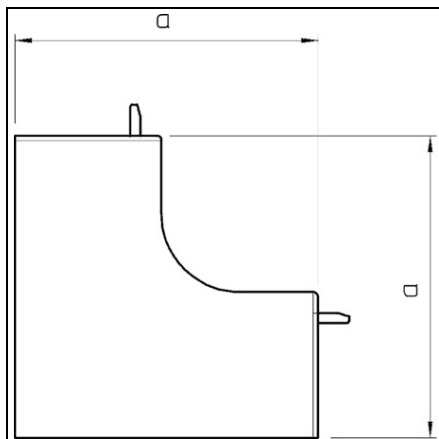

**OBO BETERMANN INTERNAL CORNER COVER | TYPE WDK
HI30045CW**

Pret: 0,00 lei (TVA inclus)

Detalii online: <https://www.materialeelectrice.ro/internal-corner-cover-type-wdk-hi30045cw-73233>