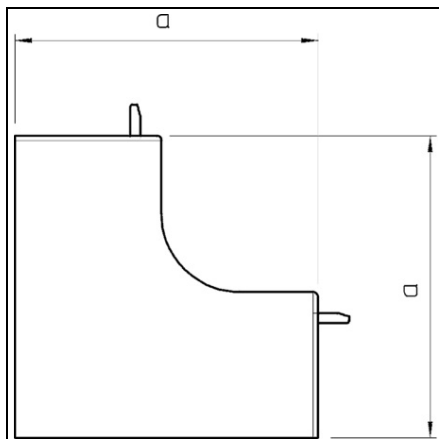

**OBO BETERMANN INTERNAL CORNER COVER | TYPE WDK
HI30030RW**

Pret: 0,00 lei (TVA inclus)

Detalii online: <https://www.materialeelectrice.ro/internal-corner-cover-type-wdk-hi30030rw-73210>