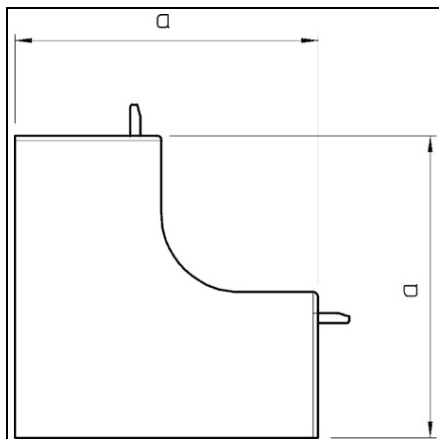

**OBO BETERMANN INTERNAL CORNER COVER | TYPE WDK
HI20050CW**

Pret: 0,00 lei (TVA inclus)

Detalii online: <https://www.materialeelectrice.ro/internal-corner-cover-type-wdk-hi20050cw-73153>