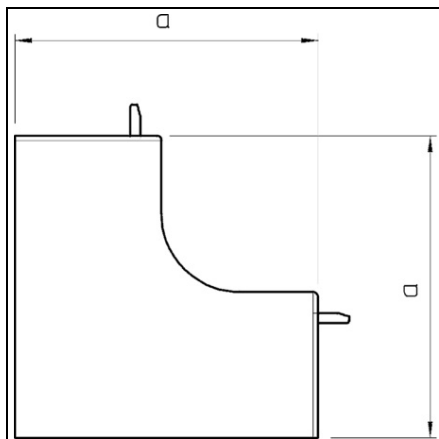

**OBO BETERMANN INTERNAL CORNER COVER | TYPE WDK
HI15040CW**

Pret: 0,00 lei (TVA inclus)

Detalii online: <https://www.materialeelectrice.ro/internal-corner-cover-type-wdk-hi15040cw-73106>