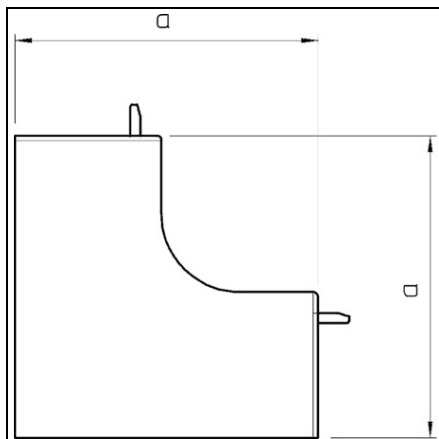

**OBO BETERMANN INTERNAL CORNER COVER | TYPE WDK  
HI15040RW**

Pret: 0,00 lei (TVA inclus)

Detalii online: <https://www.materialeelectrice.ro/internal-corner-cover-type-wdk-hi15040rw-73105>