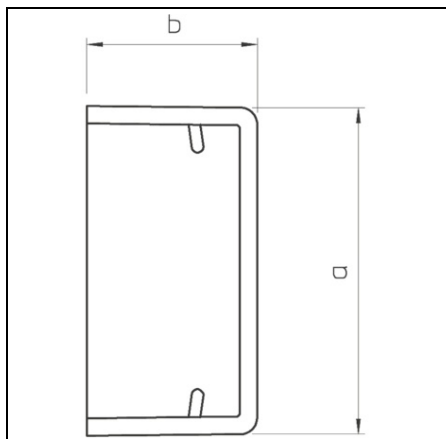

OBO BETERMANN END PIECE | TYPE WDK HE10030CW

Pret: 0,00 lei (TVA inclus)

Detalii online: <https://www.materialeelectrice.ro/end-piece-type-wdk-he10030cw-73050>