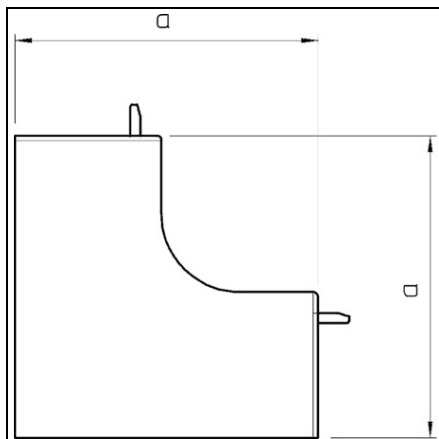

**OBO BETERMANN INTERNAL CORNER COVER | TYPE WDK
HI10020CW**

Pret: 0,00 lei (TVA inclus)

Detalii online: <https://www.materialeelectrice.ro/internal-corner-cover-type-wdk-hi10020cw-73030>