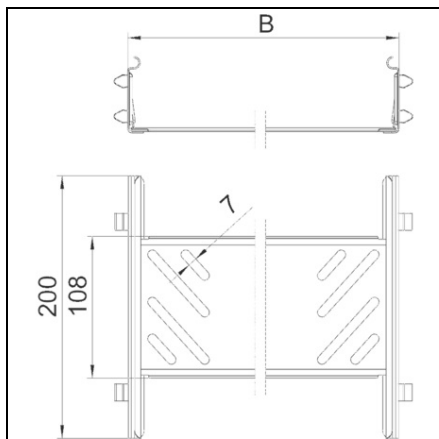

**OBO BETERMANN MAGIC CONECTOR DREPT SET FS | TYPE KTSMV
620 DD**

Canal de cablu connector with quick fastening for the screwless connection of perforated
Canal de cablu with a side height of 60 mm. Type: KTSMV 620 DD Side height (mm): 60
Dimen-sion B (mm): 200 Pack.pcs: 1 Weightkg/100 pcs.: 37,200 Item No.: 6068940
Pret: 0,00 lei (TVA inclus)

Detalii online: <https://www.materialelectrice.ro/magic-conector-drept-set-fs-type-ktsmv-620-dd-72519>