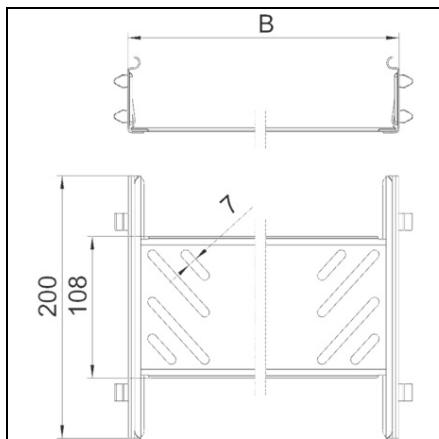

**OBO BETERMANN MAGIC CONECTOR DREPT SET FS | TYPE KTSMV  
610 DD**

Canal de cablu connector with quick fastening for the screwless connection of perforated  
Canal de cablu with a side height of 60 mm. Type: KTSMV 610 DD Side height (mm): 60  
Dimen-sion B (mm): 100 Pack.pcs: 1 Weightkg/100 pcs.: 30,500 Item No.: 6068936  
Pret: 0,00 lei (TVA inclus)

Detalii online: <https://www.materialelectrice.ro/magic-conector-drept-set-fs-type-ktsmv-610-dd-72518>