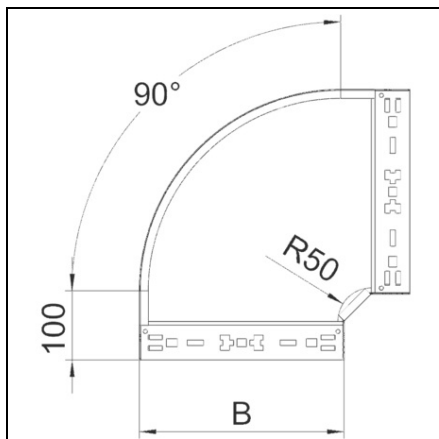

**OBO BETERMANN 90° MAGIC COT- FS | TYPE RBM 90 630 FT**

90° bend with quick connector system. For all Canal de cablu types of 60 mm side height. Type: RBM 90 630 FT Width (mm): 300 Dimension B (mm): 300 Pack.pcs: 1 Weightkg/100 pcs.: 206,800 Item No.: 6041156 Pret: 15,26 lei (TVA inclus)

Detalii online: <https://www.materialelectrice.ro/900-magic-bend-fs-type-rbm-90-630-ft-72512>