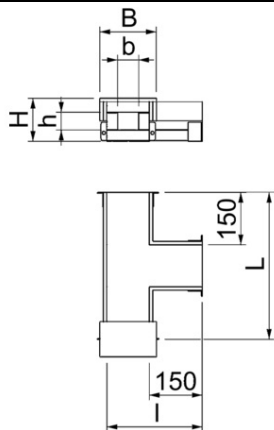

**OBO BETERMANN T PIECE I90/E30, INTERNAL HEIGHT 50 MM |
TYPE BSKH-FT090506**

T piece for BSKH I90/E30, to DIN 4102 Part 11 and Part 12, for installation on OBO mounting systems. Fittings must be supported by additional brackets. Including mounted connector on all duct ends, 3x 1 m self-adhesive sealing strips and connecting bolts.
Type: BSKH-FT090506 Dimen-sion h (mm): 50 Dimen-sion b (mm): 60 Dimen-sion H (mm): 120 Dimen-sion B (mm): 160 Dimen-sion L (mm): 420 Dimen-sion l (mm): 280
Pack.pcs: 1 Weightkg/100 pcs.: 610,000 Item No.: 7215632
Pret: 0,00 lei (TVA inclus)

Detalii online: <https://www.materialeelectrice.ro/t-piece-i90-e30-internal-height-50-mm-type-bskh-ft090506-72463>