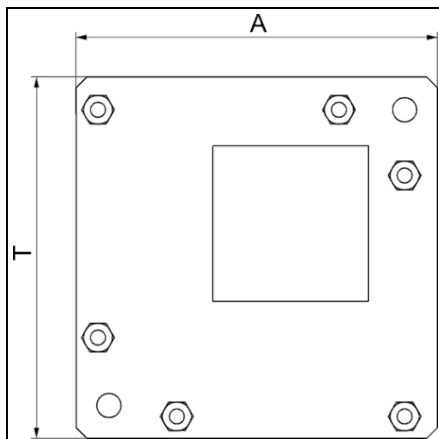

**OBO BETERMANN LOCK PLATE FOR FLAT ANGLE | TYPE BSKM-GF
1025**

Adapter plate for suspended mounting of the flat angle hood BSKM-FW 1025, with acceptance option for M10 threaded rods, including nuts. Type: BSKM-GF 1025 Dimension T (mm): 350 Dimension A (mm): 350 Colour: — Pack.pcs: 1 Weightkg/100 pcs.: 307,700 Item No.: 7216435 Pret: 0,00 lei (TVA inclus)

Detalii online: <https://www.materialelectrice.ro/lock-plate-for-flat-angle-type-bskm-gf-1025-72321>