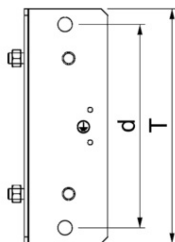

**OBO BETERMANN LOCK PLATE FOR EXTERNAL CORNER | TYPE
BSKM-GA 1025RW**

Adapter plate for suspended mounting of the external corner hood BSKM-AE 1025, with acceptance option for M10 threaded rods, including nuts. Type: BSKM-GA 1025RW
Dimension T (mm): 360 Dimension A (mm): 95 Dimension d (mm): 336 Colour: Pure white Pack.pcs: 1 Weightkg/100 pcs.: 160,800 Item No.: 7216637
Pret: 0,00 lei (TVA inclus)

Detalii online: <https://www.materialeelectrice.ro/lock-plate-for-external-corner-type-bskm-ga-1025rw-72314>