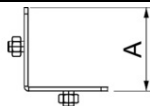

**OBO BETERMANN LOCK PLATE FOR EXTERNAL CORNER | TYPE
BSKM-GA 1025RW**

Adapter plate for suspended mounting of the external corner hood BSKM-AE 1025, with acceptance option for M10 threaded rods, including nuts. Type: BSKM-GA 1025RW
Dimension T (mm): 360 Dimension A (mm): 95 Dimension d (mm): 336 Colour: Pure white Pack.pcs: 1 Weightkg/100 pcs.: 160,800 Item No.: 7216637
Pret: 0,00 lei (TVA inclus)

Detalii online: <https://www.materialeelectrice.ro/lock-plate-for-external-corner-type-bskm-ga-1025rw-72314>