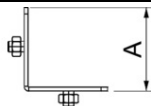

**OBO BETERMANN LOCK PLATE FOR EXTERNAL CORNER | TYPE
BSKM-GA 1025**

Adapter plate for suspended mounting of the external corner hood BSKM-AE 1025, with acceptance option for M10 threaded rods, including nuts. Type: BSKM-GA 1025 Dimension T (mm): 360 Dimension A (mm): 95 Dimension d (mm): 336 Colour: — Pack.pcs: 1 Weightkg/100 pcs.: 160,800 Item No.: 7216425 Pret: 0,00 lei (TVA inclus)