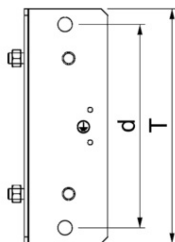

**OBO BETERMANN LOCK PLATE FOR EXTERNAL CORNER | TYPE
BSKM-GA 1025**

Adapter plate for suspended mounting of the external corner hood BSKM-AE 1025, with acceptance option for M10 threaded rods, including nuts. Type: BSKM-GA 1025 Dimension T (mm): 360 Dimension A (mm): 95 Dimension d (mm): 336 Colour: — Pack.pcs: 1 Weightkg/100 pcs.: 160,800 Item No.: 7216425 Pret: 0,00 lei (TVA inclus)

Detalii online: <https://www.materialeelectrice.ro/lock-plate-for-external-corner-type-bskm-ga-1025-72313>