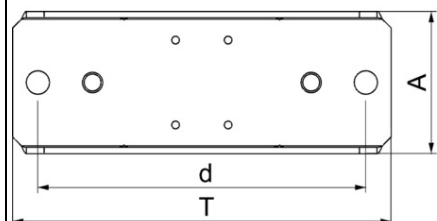

OBO BETERMANN SUPPORT | TYPE BSKM-AD 1025RW

Support profile for suspended mounting of BSKM 1025, suitable as a suspension point to accept two M10 threaded rods and as the counter bearing to seal the joint, including nuts. Type: BSKM-AD 1025RW Dimension T (mm): 360 Dimension A (mm): 67 Dimension d (mm): 336 Colour: Pure white Pack.pcs: 1 Weightkg/100 pcs.: 70,100 Item No.: 7216635
Pret: 0,00 lei (TVA inclus)