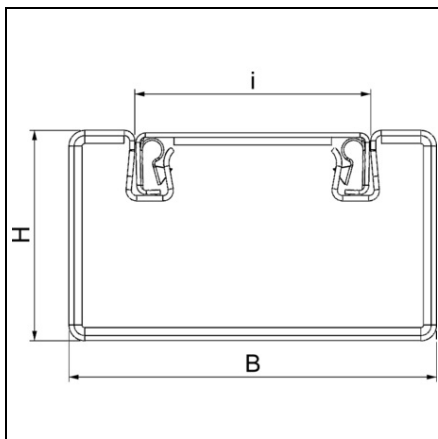

**OBO BETERMANN METAL FIRE PROTECTION DUCT, I30 TO I120 |  
TYPE BSKM 1025**

Sheet steel duct with intumescent inner coating. In case of fire, actively prevents the spread of fire in the duct and protects emergency and escape routes against the impacts of a cable fire. The cover and base are securely interconnected using the self-contacting patented locking brackets. This also creates the equipotential bonding. Fire resistance classes I30 to I120 according to DIN 4102 Part 11. Mounting options: directly on the wall or under the ceiling, beneath system floors on the raw floor, or suspended on support systems or using connector elements (support spacing, max. 1 m). Included in the delivery: Cover and base as a unit, complete. Type: BSKM 1025 Dimension B (mm): 250 Dimension H (mm): 100 Dimension i (mm): 200 Length (mm): 2000 Colour: — Pack.m: 2 Weightkg/100 m: 710,600 Item No.: 7216400 Pret: 0,00 lei (TVA inclus)

Detalii online: <https://www.materialelectrice.ro/metal-fire-protection-duct-i30-to-i120-type-bskm-1025-72303>