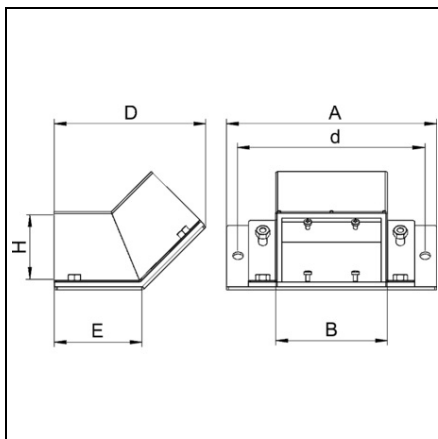

**OBO BETERMANN 45° VERTICAL BEND, RISING | TYPE BSKM-ES
0711RW**

Rising vertical bend for creation of vertical jumps for suspended mounting of the BSKM 0711, with acceptance option for M10 threaded rods, including seals and nuts as well as screws for equipotential bonding. Type: BSKM-ES 0711RW Dimension B (mm): 110 Dimension H (mm): 70 Colour: Pure white Pack.pcs: 1 Weightkg/100 pcs.: 180,900 Item No.: 7216610 Pret: 42,69 lei (TVA inclus)