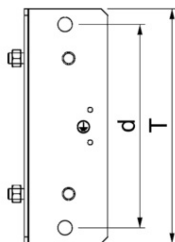

**OBO BETERMANN LOCK PLATE FOR EXTERNAL CORNER | TYPE
BSKM-GA 0711RW**

Adapter plate for suspended mounting of the external corner hood BSKM-AE 0711, with acceptance option for M10 threaded rods, including nuts. Type: BSKM-GA 0711RW
Dimension T (mm): 220 Dimension A (mm): 95 Dimension d (mm): 196 Colour: Pure white Pack.pcs: 1 Weightkg/100 pcs.: 99,600 Item No.: 7216605
Pret: 0,00 lei (TVA inclus)

Detalii online: <https://www.materialelectrice.ro/lock-plate-for-external-corner-type-bskm-ga-0711rw-72273>