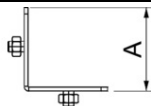

**OBO BETERMANN LOCK PLATE FOR EXTERNAL CORNER | TYPE
BSKM-GA 0711RW**

Adapter plate for suspended mounting of the external corner hood BSKM-AE 0711, with acceptance option for M10 threaded rods, including nuts. Type: BSKM-GA 0711RW
Dimension T (mm): 220 Dimension A (mm): 95 Dimension d (mm): 196 Colour: Pure white Pack.pcs: 1 Weightkg/100 pcs.: 99,600 Item No.: 7216605
Pret: 0,00 lei (TVA inclus)