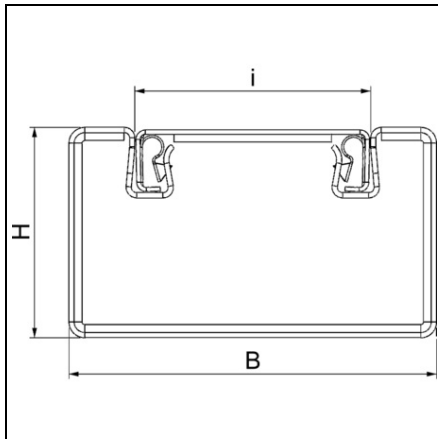

**OBO BETERMANN METAL FIRE PROTECTION DUCT, I30 TO I120 |  
TYPE BSKM 0711**

Sheet steel duct with intumescent inner coating. In case of fire, actively prevents the spread of fire in the duct and protects emergency and escape routes against the impacts of a cable fire. The cover and base are securely interconnected using the self-contacting patented locking brackets. This also creates the equipotential bonding. Fire resistance classes I30 to I120 according to DIN 4102 Part 11. Mounting options: directly on the wall or under the ceiling, beneath system floors on the raw floor, or suspended on support systems or using connector elements (support spacing, max. 1 m). Included in the delivery: Cover and base as a unit, complete. Type: BSKM 0711 Dimension B (mm): 110 Dimension H (mm): 70 Dimension i (mm): 60 Length (mm): 2000 Colour: — Pack.m: 2 Weightkg/100 m: 387,000 Item No.: 7216300  
Pret: 0,00 lei (TVA inclus)