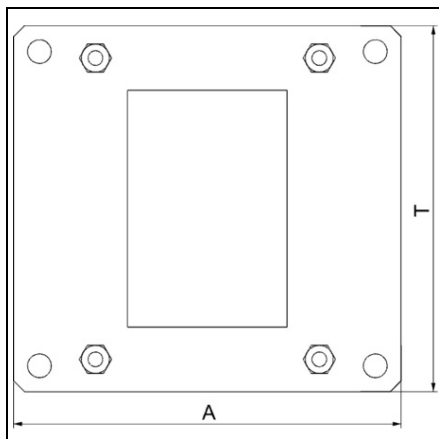

**OBO BETERMANN LOCK PLATE, T BRANCH PIECE | TYPE BSKM-GT  
0407 RW**

Adapter plate for suspended mounting of a BSKM-TA 0407 T branch, with acceptance option for M10 threaded rods, including nuts. Type: BSKM-GT 0407 RW Dimension T (mm): 180 Dimension A (mm): 170 Colour: Pure white Pack.pcs: 1 Weightkg/100 pcs.: 80,278 Item No.: 7216565 Pret: 0,00 lei (TVA inclus)

Detalii online: <https://www.materialelectrice.ro/lock-plate-t-branch-piece-type-bskm-gt-0407-rw-72254>