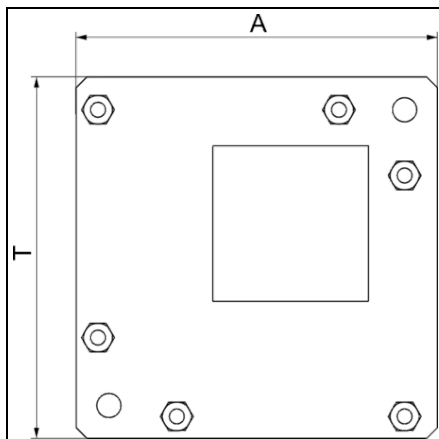

**OBO BETERMANN LOCK PLATE FOR FLAT ANGLE | TYPE BSKM-GF
0407 RW**

Adapter plate for suspended mounting of the flat angle hood BSKM-FW 0407, with acceptance option for M10 threaded rods, including nuts. Type: BSKM-GF 0407 RW
Dimension T (mm): 165 Dimension A (mm): 165 Colour: Pure white Pack.pcs: 1
Weightkg/100 pcs.: 71,118 Item No.: 7216507
Pret: 0,00 lei (TVA inclus)

Detalii online: <https://www.materialelectrice.ro/lock-plate-for-flat-angle-type-bskm-gf-0407-rw-72250>