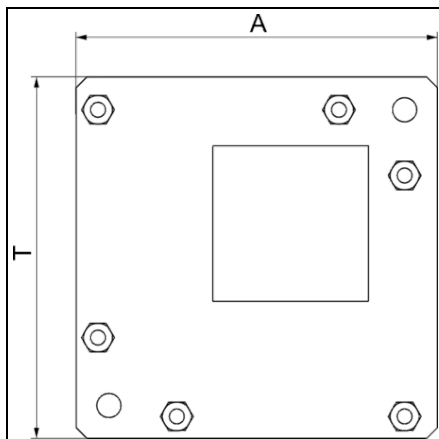

**OBO BETERMANN LOCK PLATE FOR FLAT ANGLE | TYPE BSKM-GF
0407**

Adapter plate for suspended mounting of the flat angle hood BSKM-FW 0407, with acceptance option for M10 threaded rods, including nuts. Type: BSKM-GF 0407 Dimension T (mm): 165 Dimension A (mm): 165 Colour: — Pack.pcs: 1 Weightkg/100 pcs.: 71,118 Item No.: 7216526 Pret: 0,00 lei (TVA inclus)

Detalii online: <https://www.materialeelectrice.ro/lock-plate-for-flat-angle-type-bskm-gf-0407-72249>