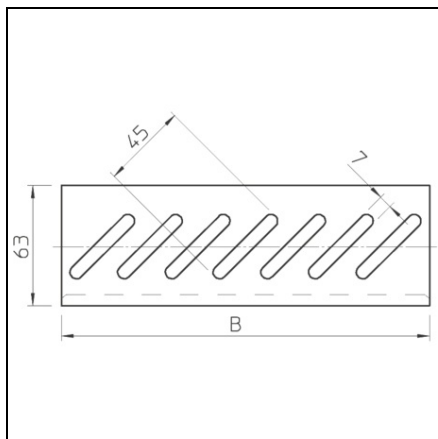

OBO BETERMANN BOTTOM END PLATE FS | TYPE BEB 300 FS

Bottom end plate for floor reinforcement at the ends of the Canal de cablu and as cable protection. Type: BEB 300 FS Width (mm): 300 Dimen-sion B (mm): 300 Pack.pcs: 100 Weightkg/100 pcs.: 17,200 Item No.: 7083300 Pret: 0,00 lei (TVA inclus)

Detalii online: <https://www.materialeelectrice.ro/bottom-end-plate-fs-type-beb-300-fs-72171>