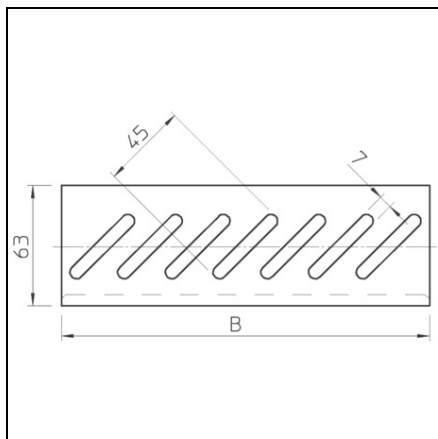

### **OBO BETERMANN BOTTOM END PLATE FS | TYPE BEB 200 FS**

Bottom end plate for floor reinforcement at the ends of the Canal de cablu and as cable protection. Type: BEB 200 FS Width (mm): 200 Dimen-sion B (mm): 200 Pack.pcs: 100 Weightkg/100 pcs.: 11,400 Item No.: 7083203 Pret: 25,20 lei (TVA inclus)

Detalii online: <https://www.materialeelectrice.ro/bottom-end-plate-fs-type-beb-200-fs-72170>