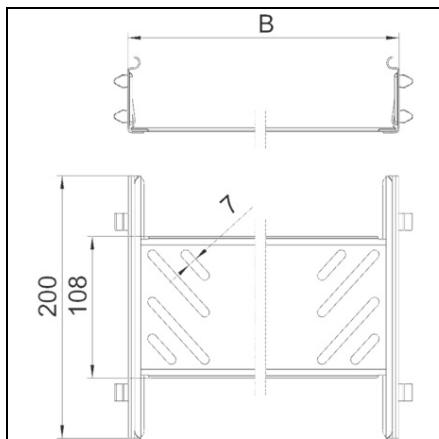

**OBO BETERMANN MAGIC CONECTOR DREPT SET FS | TYPE KTSMV  
640 FS**

Canal de cablu connector with quick fastening for the screwless connection of perforated  
Canal de cabluri with a side height of 60 mm. Type: KTSMV 640 FS Side height (mm): 60  
Dimension B (mm): 400 Pack.pcs: 1 Weightkg/100 pcs.: 50,700 Item No.: 6068922  
Pret: 0,00 lei (TVA inclus)