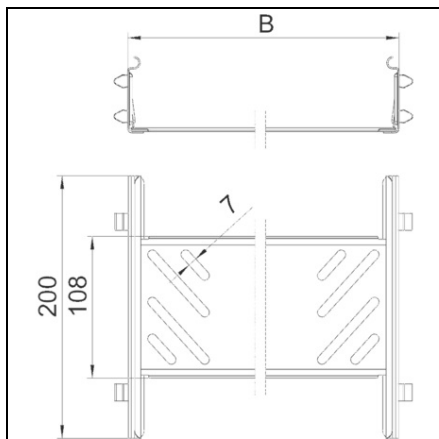

**OBO BETERMANN MAGIC CONECTOR DREPT SET FS | TYPE KTSMV
620 FS**

Canal de cablu connector with quick fastening for the screwless connection of perforated
Canal de cablu with a side height of 60 mm. Type: KTSMV 620 FS Side height (mm): 60
Dimen-sion B (mm): 200 Pack.pcs: 1 Weightkg/100 pcs.: 37,200 Item No.: 6068918
Pret: 0,00 lei (TVA inclus)