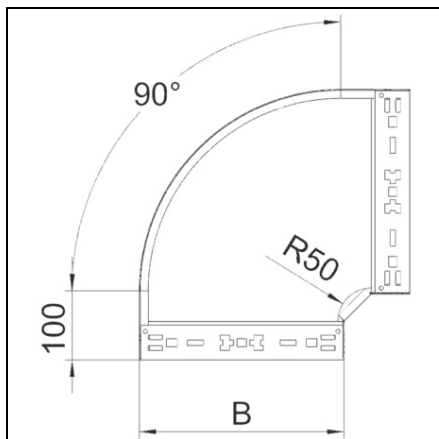

OBO BETERMANN 90° MAGIC COT- FS | TYPE RBM 90 660 FS

90° bend with quick connector system. For all Canal de cablu types of 60 mm side height. Type: RBM 90 660 FS Width (mm): 600 Dimension B (mm): 600 Pack.pcs: 1 Weightkg/100 pcs.: 493,000 Item No.: 6041142 Pret: 63,32 lei (TVA inclus)