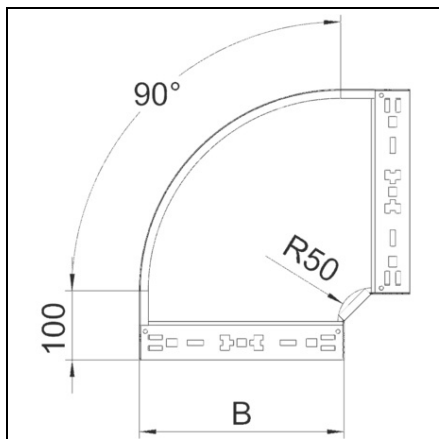

OBO BETERMANN 90° MAGIC COT- FS | TYPE RBM 90 650 FS

90° bend with quick connector system. For all Canal de cablu types of 60 mm side height. Type: RBM 90 650 FS Width (mm): 500 Dimension B (mm): 500 Pack.pcs: 1 Weightkg/100 pcs.: 376,300 Item No.: 6041140 Pret: 84,47 lei (TVA inclus)