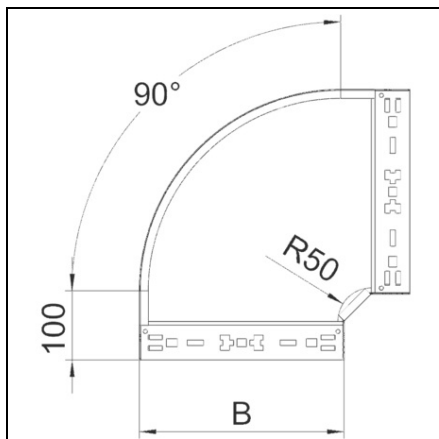

**OBO BETERMANN 90° MAGIC COT- FS | TYPE RBM 90 640 FS**

90° bend with quick connector system. For all Canal de cablu types of 60 mm side height. Type: RBM 90 640 FS Width (mm): 400 Dimension B (mm): 400 Pack.pcs: 1 Weightkg/100 pcs.: 275,400 Item No.: 6041138 Pret: 116,00 lei (TVA inclus)

Detalii online: <https://www.materialelectrice.ro/900-magic-bend-fs-type-rbm-90-640-fs-72148>