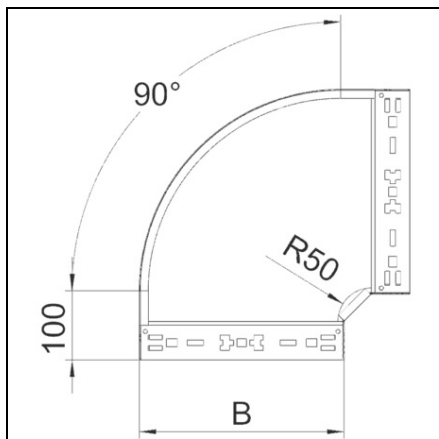

**OBO BETERMANN 90° MAGIC COT- FS | TYPE RBM 90 630 FS**

90° bend with quick connector system. For all Canal de cablu types of 60 mm side height. Type: RBM 90 630 FS Width (mm): 300 Dimension B (mm): 300 Pack.pcs: 1 Weightkg/100 pcs.: 192,800 Item No.: 6041136 Pret: 167,52 lei (TVA inclus)