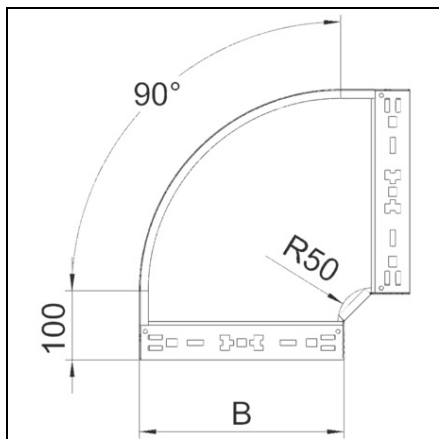

**OBO BETERMANN 90° MAGIC COT- FS | TYPE RBM 90 610 FS**

90° bend with quick connector system. For all Canal de cablu types of 60 mm side height. Type: RBM 90 610 FS Width (mm): 100 Dimen-sion B (mm): 100 Pack.pcs: 1 Weightkg/100 pcs.: 65,700 Item No.: 6041130 Pret: 106,13 lei (TVA inclus)