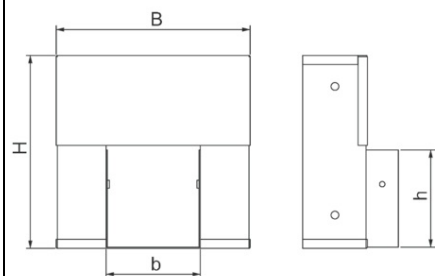

OBO BETERMANN REDUCTIE | TYPE SA1212-44RE

Reducer pentru utilizare cu single and Canal cablu cu doua compartimente. Version with side heights 50, 75, 100 and 150 mm. Type: SA1212-44RE Dimen-sion B (mm): 300 Dimen-sion H (mm): 300 Dimen-sion h (mm): 100 Dimen-sion b (mm): 100 Plate thickness (mm): 1 Pack.pcs: 5 Weightkg/100 pcs.: 176,000 Item No.: 6082042 Pret: 0,00 lei (TVA inclus)