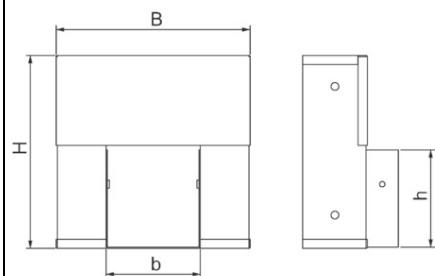

OBO BETERMANN REDUCTIE | TYPE SA126-44RE

Reducer pentru utilizare cu single and Canal cablu cu doua compartimente. Version with side heights 50, 75, 100 and 150 mm. Type: SA126-44RE Dimen-sion B (mm): 300 Dimen-sion H (mm): 100 Dimen-sion h (mm): 100 Dimen-sion b (mm): 150 Plate thickness (mm): 1 Pack.pcs: 5 Weightkg/100 pcs.: 105,000 Item No.: 6082040 Pret: 0,00 lei (TVA inclus)