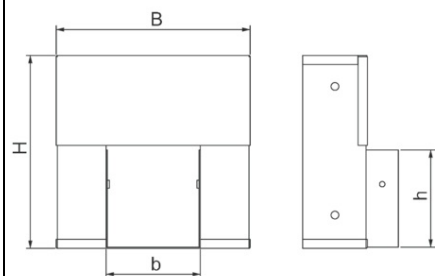

OBO BETERMANN REDUCTIE | TYPE SA66-43RE

Reducer pentru utilizare cu single and Canal cablu cu doua compartimente. Version with side heights 50, 75, 100 and 150 mm. Type: SA66-43RE Dimension B (mm): 150 Dimension H (mm): 150 Dimension h (mm): 100 Dimension b (mm): 75 Plate thickness (mm): 1 Pack.pcs: 36 Weightkg/100 pcs.: 51,000 Item No.: 6082018
Pret: 0,00 lei (TVA inclus)