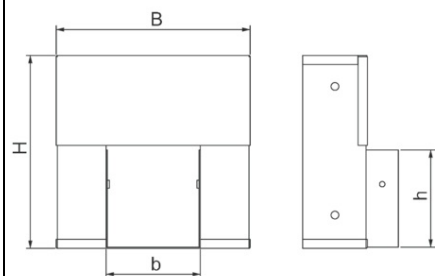

OBO BETERMANN REDUCTIE | TYPE SA66-22RE

Reducer pentru utilizare cu single and Canal cablu cu doua compartimente. Version with side heights 50, 75, 100 and 150 mm. Type: SA66-22RE Dimension B (mm): 150 Dimension H (mm): 150 Dimension h (mm): 50 Dimension b (mm): 50 Plate thickness (mm): 1 Pack.pcs: 36 Weightkg/100 pcs.: 49,000 Item No.: 6082010
Pret: 0,00 lei (TVA inclus)