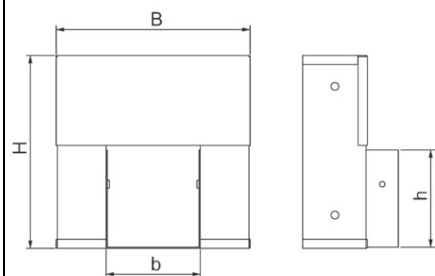

### **OBO BETERMANN REDUCTIE | TYPE SA44-22RE**

Reducer pentru utilizare cu single and Canal cablu cu doua compartimente. Version with side heights 50, 75, 100 and 150 mm. Type: SA44-22RE Dimension B (mm): 100 Dimension H (mm): 100 Dimension h (mm): 50 Dimension b (mm): 50 Plate thickness (mm): 1 Pack.pcs: 39 Weightkg/100 pcs.: 36,000 Item No.: 6082000 Pret: 0,00 lei (TVA inclus)