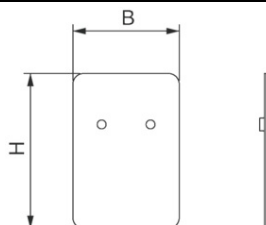

OBO BETERMANN CONNECTOR | TYPE SA9STC

Conector drept for the connection of Canal cablu with a side height of 50, 75, 100, 150, 225 and 300 mm. Type: SA9STC Dimen-sion B (mm): 50 Dimen-sion H (mm): 225 Plate thickness (mm): 1 Pack.pcs: 2 Weightkg/100 pcs.: 16,000 Item No.: 6082150 Pret: 0,00 lei (TVA inclus)