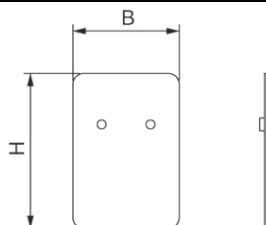

### **OBO BETERMANN CONNECTOR | TYPE SA4STC**

Conector drept for the connection of Canal cablu with a side height of 50, 75, 100, 150, 225 and 300 mm. Type: SA4STC Dimen-sion B (mm): 50 Dimen-sion H (mm): 100 Plate thickness (mm): 1 Pack.pcs: 2 Weightkg/100 pcs.: 9,500 Item No.: 6082144 Pret: 0,00 lei (TVA inclus)