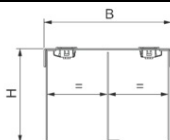

**OBO BETERMANN CANAL CABLU CU DOUA COMPARTIMENTE 50 FS,
COVER WITH TURN BUCKLE | TYPE ST62-2EC**

Canal cablu, doua compartimente, complet cu capac. Type: ST62-2EC Dimen-sion B (mm): 150 Dimen-sion H (mm): 50 Dimen-sion L (mm): 3000 Plate thickness (mm): 1 Pack.m: 90 Weightkg/100 m: 380,000 Item No.: 6081216 Pret: 0,00 lei (TVA inclus)

Detalii online: <https://www.materialelectrice.ro/canal-cablu-cu-doua-compartimente-50-fs-cover-with-turn-buckle-type-st62-2ec-71880>