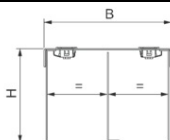

**OBO BETERMANN CANAL CABLU CU DOUA COMPARTIMENTE 50 FS,  
COVER WITH TURN BUCKLE | TYPE ST62-2EC**

Canal cablu, doua compartimente, complet cu capac. Type: ST62-2EC Dimen-sion B (mm): 150 Dimen-sion H (mm): 50 Dimen-sion L (mm): 3000 Plate thickness (mm): 1 Pack.m: 90 Weightkg/100 m: 380,000 Item No.: 6081216 Pret: 0,00 lei (TVA inclus)

Detalii online: <https://www.materialelectrice.ro/canal-cablu-cu-doua-compartimente-50-fs-cover-with-turn-buckle-type-st62-2ec-71880>