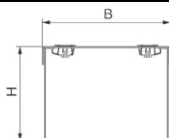

**OBO BETERMANN CANAL CABLU CU UN COMPARTIMENT 50 FS,
COVER WITH TURN BUCKLE | TYPE ST66**

Canal cablu, single-compartment, complet cu capac. Type: ST66 Dimen-sion B (mm): 150
Dimen-sion H (mm): 150 Dimen-sion L (mm): 3000 Plate thickness (mm): 1,2 Pack.m: 54
Weightkg/100 m: 590,000 Item No.: 6081198
Pret: 0,00 lei (TVA inclus)

Detalii online: <https://www.materialelectrice.ro/canal-cablu-cu-un-compartment-50-fs-cover-with-turn-buckle-type-st66-71873>