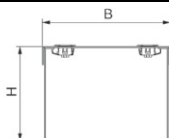

**OBO BETERMANN CANAL CABLU CU UN COMPARTIMENT 50 FS,
COVER WITH TURN BUCKLE | TYPE ST33**

Canal cablu, single-compartment, complet cu capac. Type: ST33 Dimen-sion B (mm): 75
Dimen-sion H (mm): 75 Dimen-sion L (mm): 3000 Plate thickness (mm): 1 Pack.m: 150
Weightkg/100 m: 240,000 Item No.: 6081170
Pret: 0,00 lei (TVA inclus)

Detalii online: <https://www.materialelectrice.ro/canal-cablu-cu-un-compartment-50-fs-cover-with-turn-buckle-type-st33-71867>