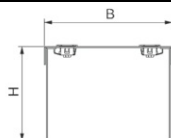

**OBO BETERMANN CANAL CABLU CU UN COMPARTIMENT 50 FS,  
COVER WITH TURN BUCKLE | TYPE ST62**

Canal cablu, single-compartment, complet cu capac. Type: ST62 Dimen-sion B (mm): 150  
Dimen-sion H (mm): 50 Dimen-sion L (mm): 3000 Plate thickness (mm): 1 Pack.m: 90  
Weightkg/100 m: 280,000 Item No.: 6081156  
Pret: 0,00 lei (TVA inclus)

Detalii online: <https://www.materialelectrice.ro/canal-cablu-cu-un-compartment-50-fs-cover-with-turn-buckle-type-st62-71864>