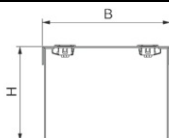

**OBO BETERMANN CANAL CABLU CU UN COMPARTIMENT 50 FS,  
COVER WITH TURN BUCKLE | TYPE ST42**

Canal cablu, single-compartment, complet cu capac. Type: ST42 Dimen-sion B (mm): 100  
Dimen-sion H (mm): 50 Dimen-sion L (mm): 3000 Plate thickness (mm): 1 Pack.m: 150  
Weightkg/100 m: 260,000 Item No.: 6081154  
Pret: 0,00 lei (TVA inclus)

Detalii online: <https://www.materialelectrice.ro/canal-cablu-cu-un-compartment-50-fs-cover-with-turn-buckle-type-st42-71863>