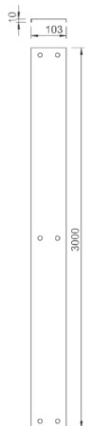

Furnizor: **Sc Trivolt Distribution SRL**
Reg. com.: J23/3300/2016
CIF: RO36421140
Adresa: Strada Apusului nr 3 (primul
sens giratoriu Tehodor Pallady-
Autostrada Soarelui), Catelu, Ilfov
Banca: BRD
IBAN: RO34BRDE441SV13182234410

**OBO BETERMANN COVER WITH TURN BUCKLE DD | TYPE AZDMD
200 FT**

Cover with turn buckle for AZ channel. Type: AZDMD 200 FT Width (mm): 203 Length (mm): 3000 Pack.m: 3 Weightkg/100 m: 194,870 Item No.: 6080890 Pret: 0,00 lei (TVA inclus)

Detalii online: <https://www.materialelectrice.ro/cover-with-turn-buckle-dd-type-azdmd-200-ft-71836>