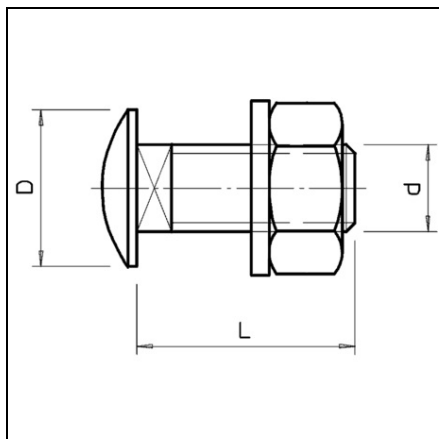

**OBO BETERMANN TRUSS-HEAD BOLT WITH NUT AND WASHER F |
TYPE FRS 10X30 F**

Truss-head bolt with square neck. With washer and hexagonal nut. Type: FRS 10x30 F
Dimension (mm): M 10 x 30 Dimension L (mm): 30 Dimension D (mm): 24
Resistanceclass: 8,8 Pack.pcs: 50 Weightkg/100 pcs.: 5,000 Item No.: 6407579
Pret: 6,86 lei (TVA inclus)

Detalii online: <https://www.materialelectrice.ro/truss-head-bolt-with-nut-and-washer-f-type-frs-10x30-f-71797>