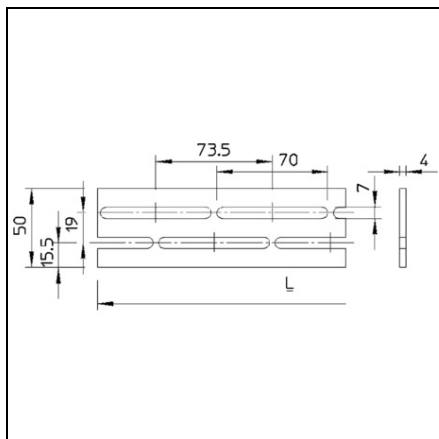

OBO BETERMANN PROFIL DE CONSTRUCȚIE ȚIE Ț™ I SUSPENDARE
FESP L BK | TYPE FESP L 50 4 FT

Flat iron profile with double, offset longitudinal hole row for creation of suspension and support constructions. Type: FESP L 50 4 FT Dimension (mm): 50x4 Length (mm): 3000 Pack.m: 3 Weightkg/100 m: 118,900 Item No.: 7105002 Pret: 0,00 lei (TVA inclus)

Detalii online: <https://www.materialelectrice.ro/profil-de-constructie-si-suspendare-fesp-l-bk-type-fesp-l-50-4-ft-71788>