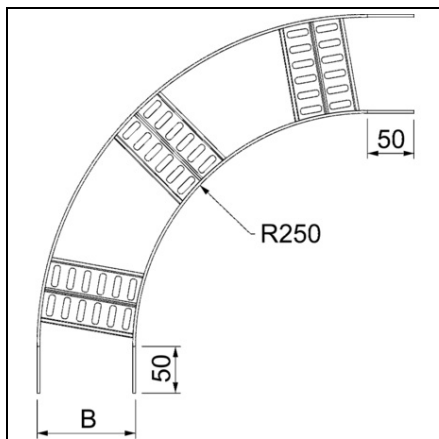

**OBO BETERMANN 90° COT- WITH Z RUNGS FT | TYPE SLZBL90
400MW FT**

90° bend for shipping cable ladder, type SLZ L, with side height of 35 mm with welded, perforated Z rungs. Type: SLZBL90 400MW FT Width (mm): 400 Railthickness (mm): 3
Pack.pcs: 1 Weightkg/100 pcs.: 221,000 Item No.: 7099286
Pret: 119,20 lei (TVA inclus)

Detalii online: <https://www.materialelectrice.ro/900-cot-with-z-rungs-ft-type-slzbl90-400mw-ft-71727>